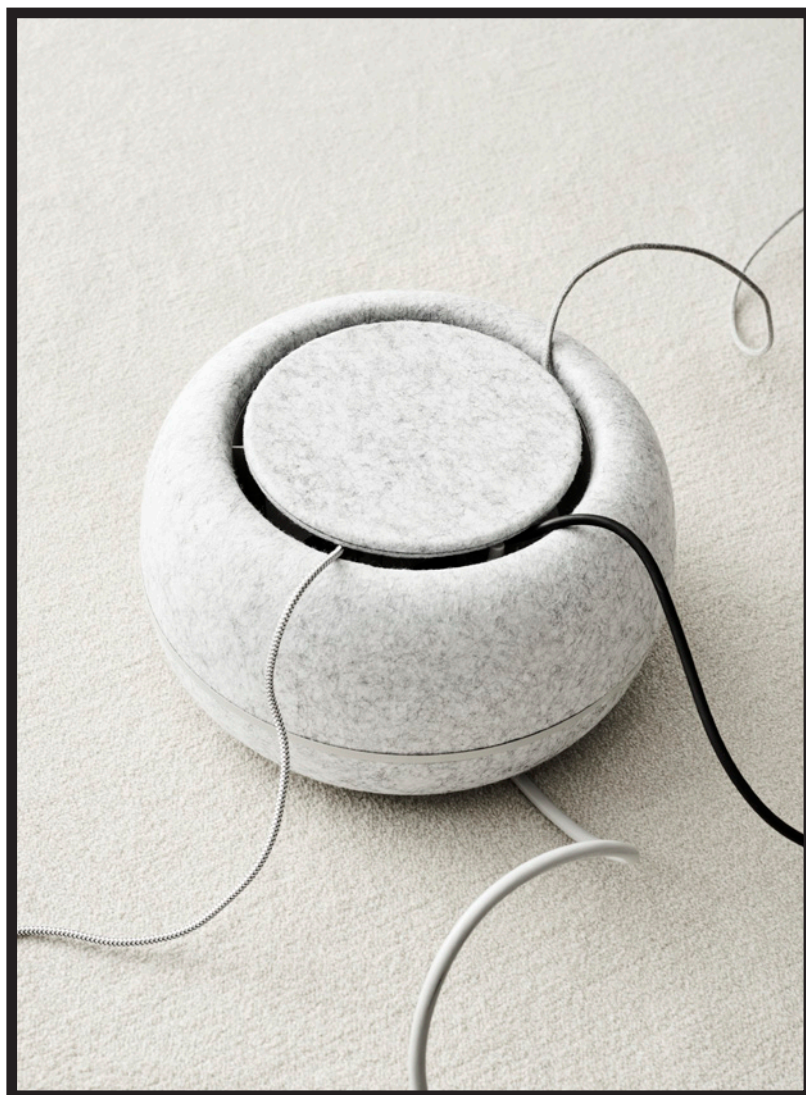

# From dull sockets to stylish design gadgets

No one enjoys cable chaos” pretty much sums up the insight behind the project. We migrate from fixed workplaces to flexible collaboration surfaces and portable electronics. Yet smart and stylish electrical solutions are lagging behind – who hasn’t stumbled across a poorly placed cord?

# User-friendly design and recycled material

Iris was born in the focal point of aesthetics, technology, innovation, and sustainability. Plastic and angular shapes have been replaced by a circular design, wrapped in gray or sand-colored felt. With four electrical outlets as well as two USB charging sockets and a hidden cord winder, Iris not only excels in user-friendliness but also in attention to detail.