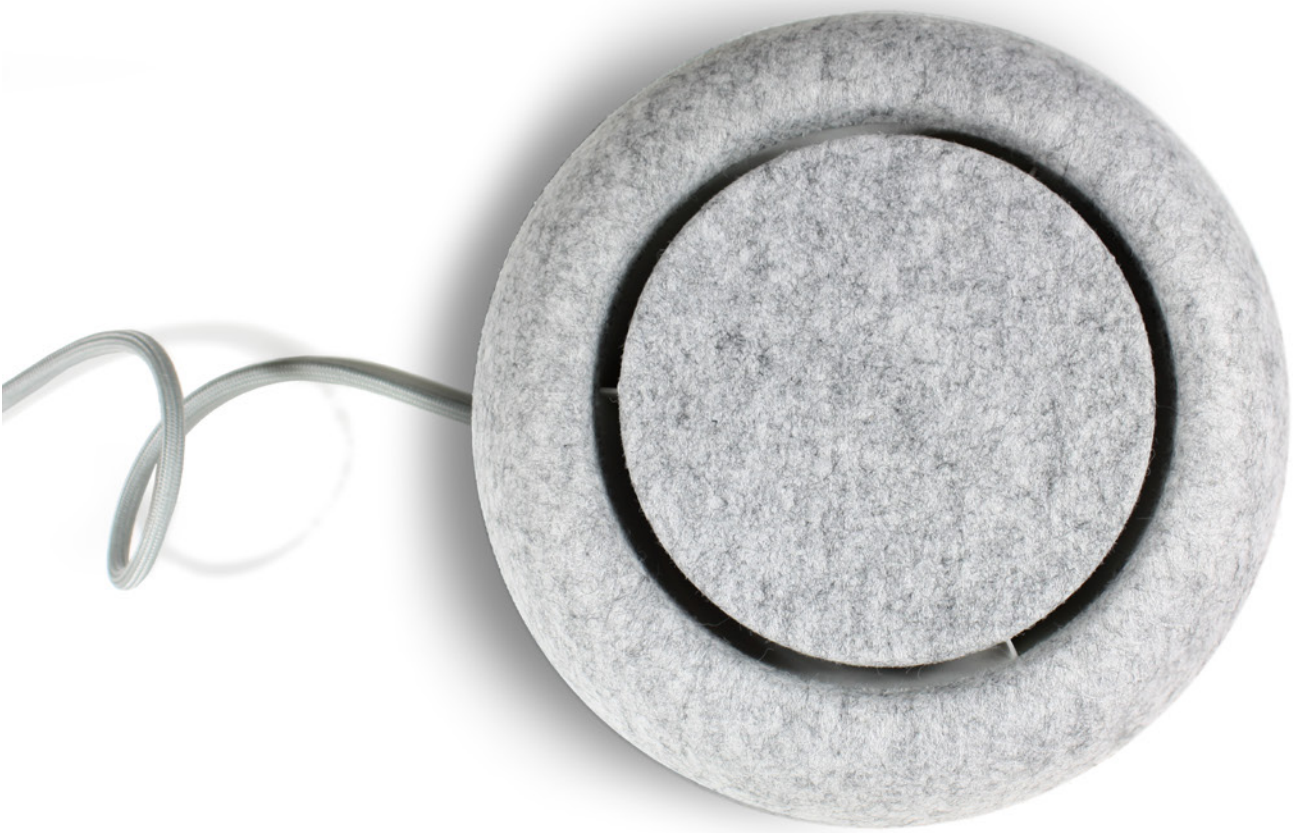

# Iris

Swap cable chaos for Swedish design.

Iris Powerhub challenges the traditional multiple sockets and sets a new industry standard in terms of both design and function.

# User-friendly design and recycled material

Iris was born in the focal point of aesthetics, technology, innovation, and sustainability. Plastic and angular shapes have been replaced by a circular design, wrapped in gray or sand-colored felt. With four electrical outlets as well as two USB charging sockets and a hidden cord winder, Iris not only excels in user-friendliness but also in attention to detail.

Throughout the design process, sustainability has been a priority. Iris consists of carefully selected materials – how about a felt mat created from recycled PET.

Iris Powerhub with its soft shape and minimalistic expression is a flexible yet beautiful solution to cable chaos in all environments.